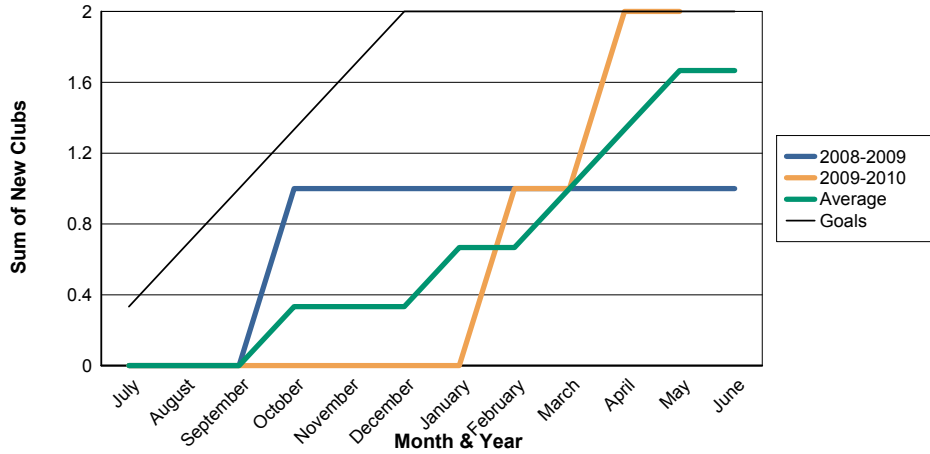

3 Year Comparisons for GMT Constitutional Area 1

By GMT District

As of May 2010

Sum of New Clubs/ Month & Year

For District 19 C

Sum of Dropped Clubs/ Month & Year

For District 19 C

Sum of Net Clubs/ Month & Year