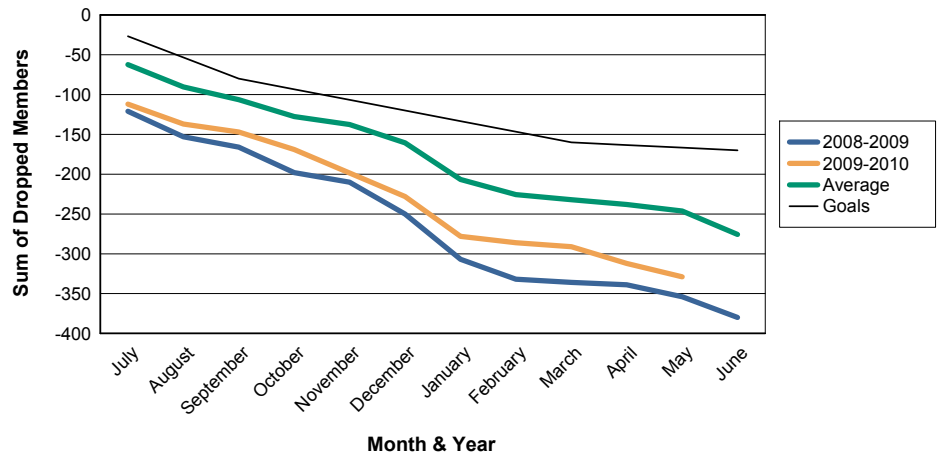

Sum of Dropped Members/ Month & Year

For District 19 C