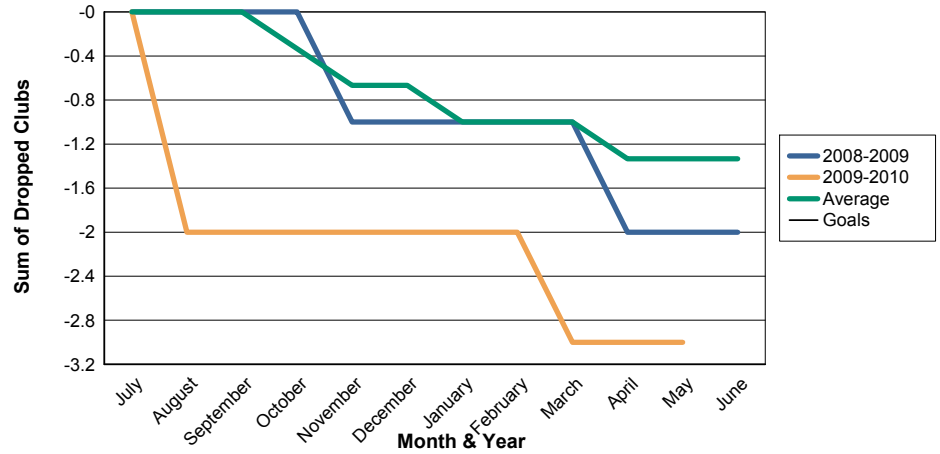

3 Year Comparisons for GMT Constitutional Area 1

By GMT District

As of May 2010

Sum of New Clubs/ Month & Year

For District 19 C

Sum of Dropped Clubs/ Month & Year

For District 19 C

Sum of Net Clubs/ Month & Year