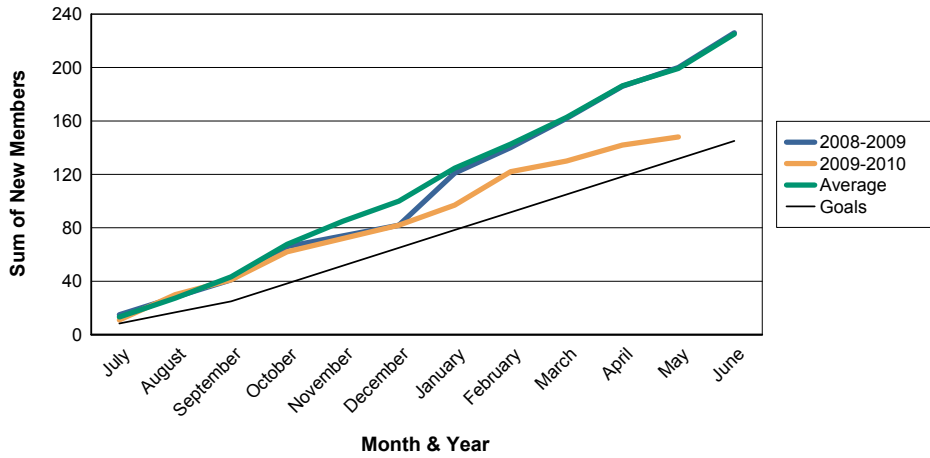

For District 19 C

Sum of Charter Members/ Month & Year

For District 19 C

3 Year Comparisons for GMT Constitutional Area 1

By GMT District

As of May 2010

Sum of New Members/ Month & Year

For District 19 C

Sum of Dropped Members/ Month & Year

For District 19 C

Sum of Net Members/ Month & Year

For District 19 C