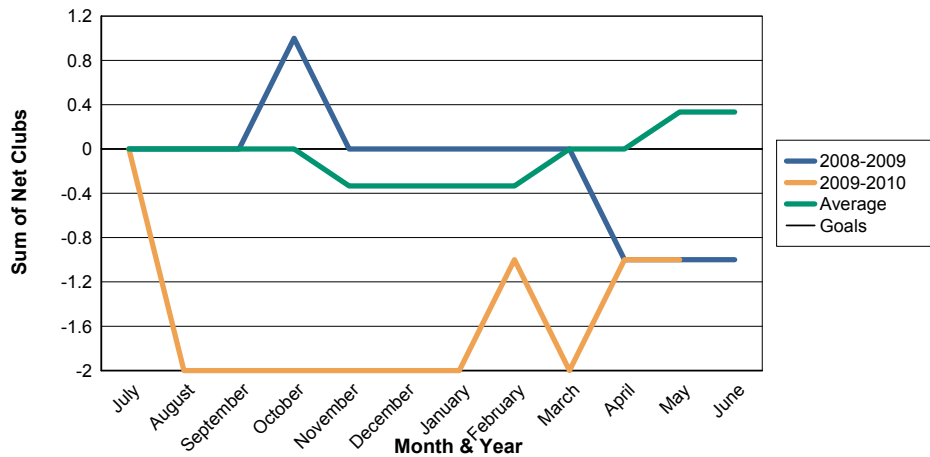

Sum of Net Clubs/ Month & Year

For District 19 C