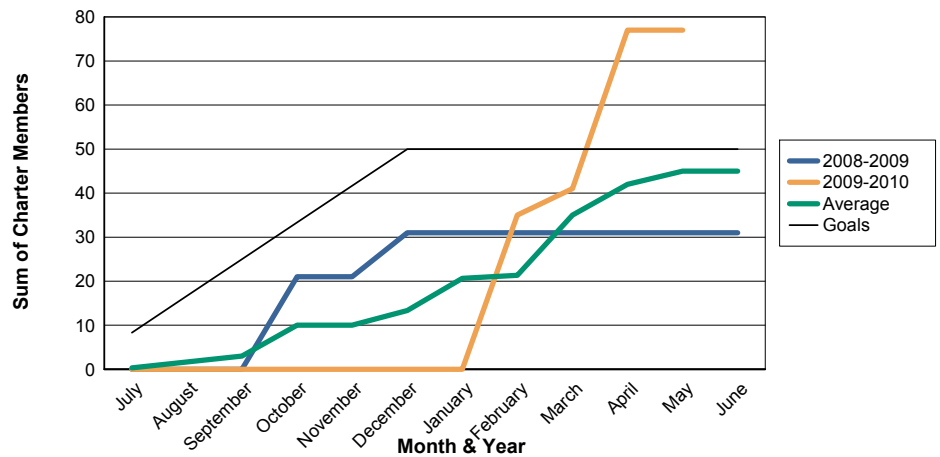

Sum of Charter Members/ Month & Year

For District 19 C